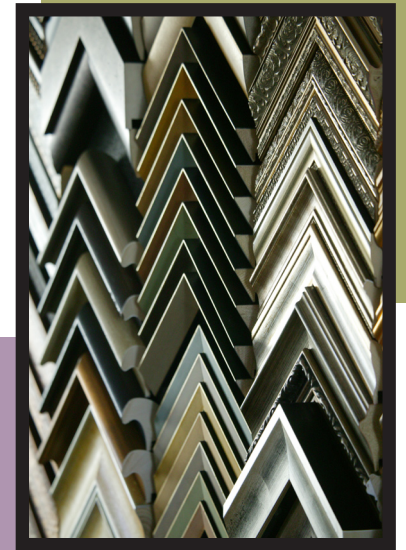

ANGLES

Professional Full-Service Framing

Jennifer Finley
4494 Jade Court
Middletown, MD 21789

Shop: 301.371.4091
Cell: 240.285.3758

www.anglesframinginc.com

Showroom located at
119 East Patrick
Frederick, MD 21701

Samantha Enterprises, LLC

ANGLES

*Professional
Full-Service
Framing*

*... Cornering the
Market on
Custom
Framing.*